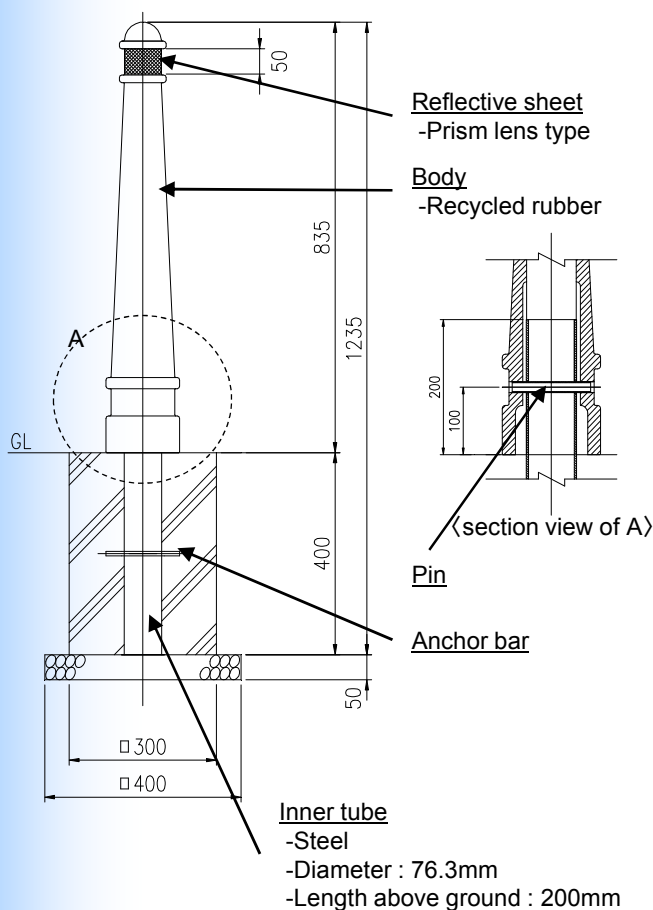

### Characteristic

- The **DK-10** has been developed as a new type of the DK-9 with **tapered shape** (diameter from 65mm to 150mm) .
- The DK-10 **looks like a traditional cast-iron or steel bollard** and fits into urban locations.
- Thanks to special mixed rubber chips, the impact on drivers and pedestrians, who hit accidentally, is very limited.
- The DK-10 absorbs its' temperature, people friendly products.
- The reflective sheet gives drivers attention at night.

### Specifications & Product lineup

TYPE	HEIGHT (mm)	COLOUR	FIXATION
DK-10K	850	Dark Grey	Embedded completely

Easy to replace the rubber sleeve.

Impact absorbing

Installation Image